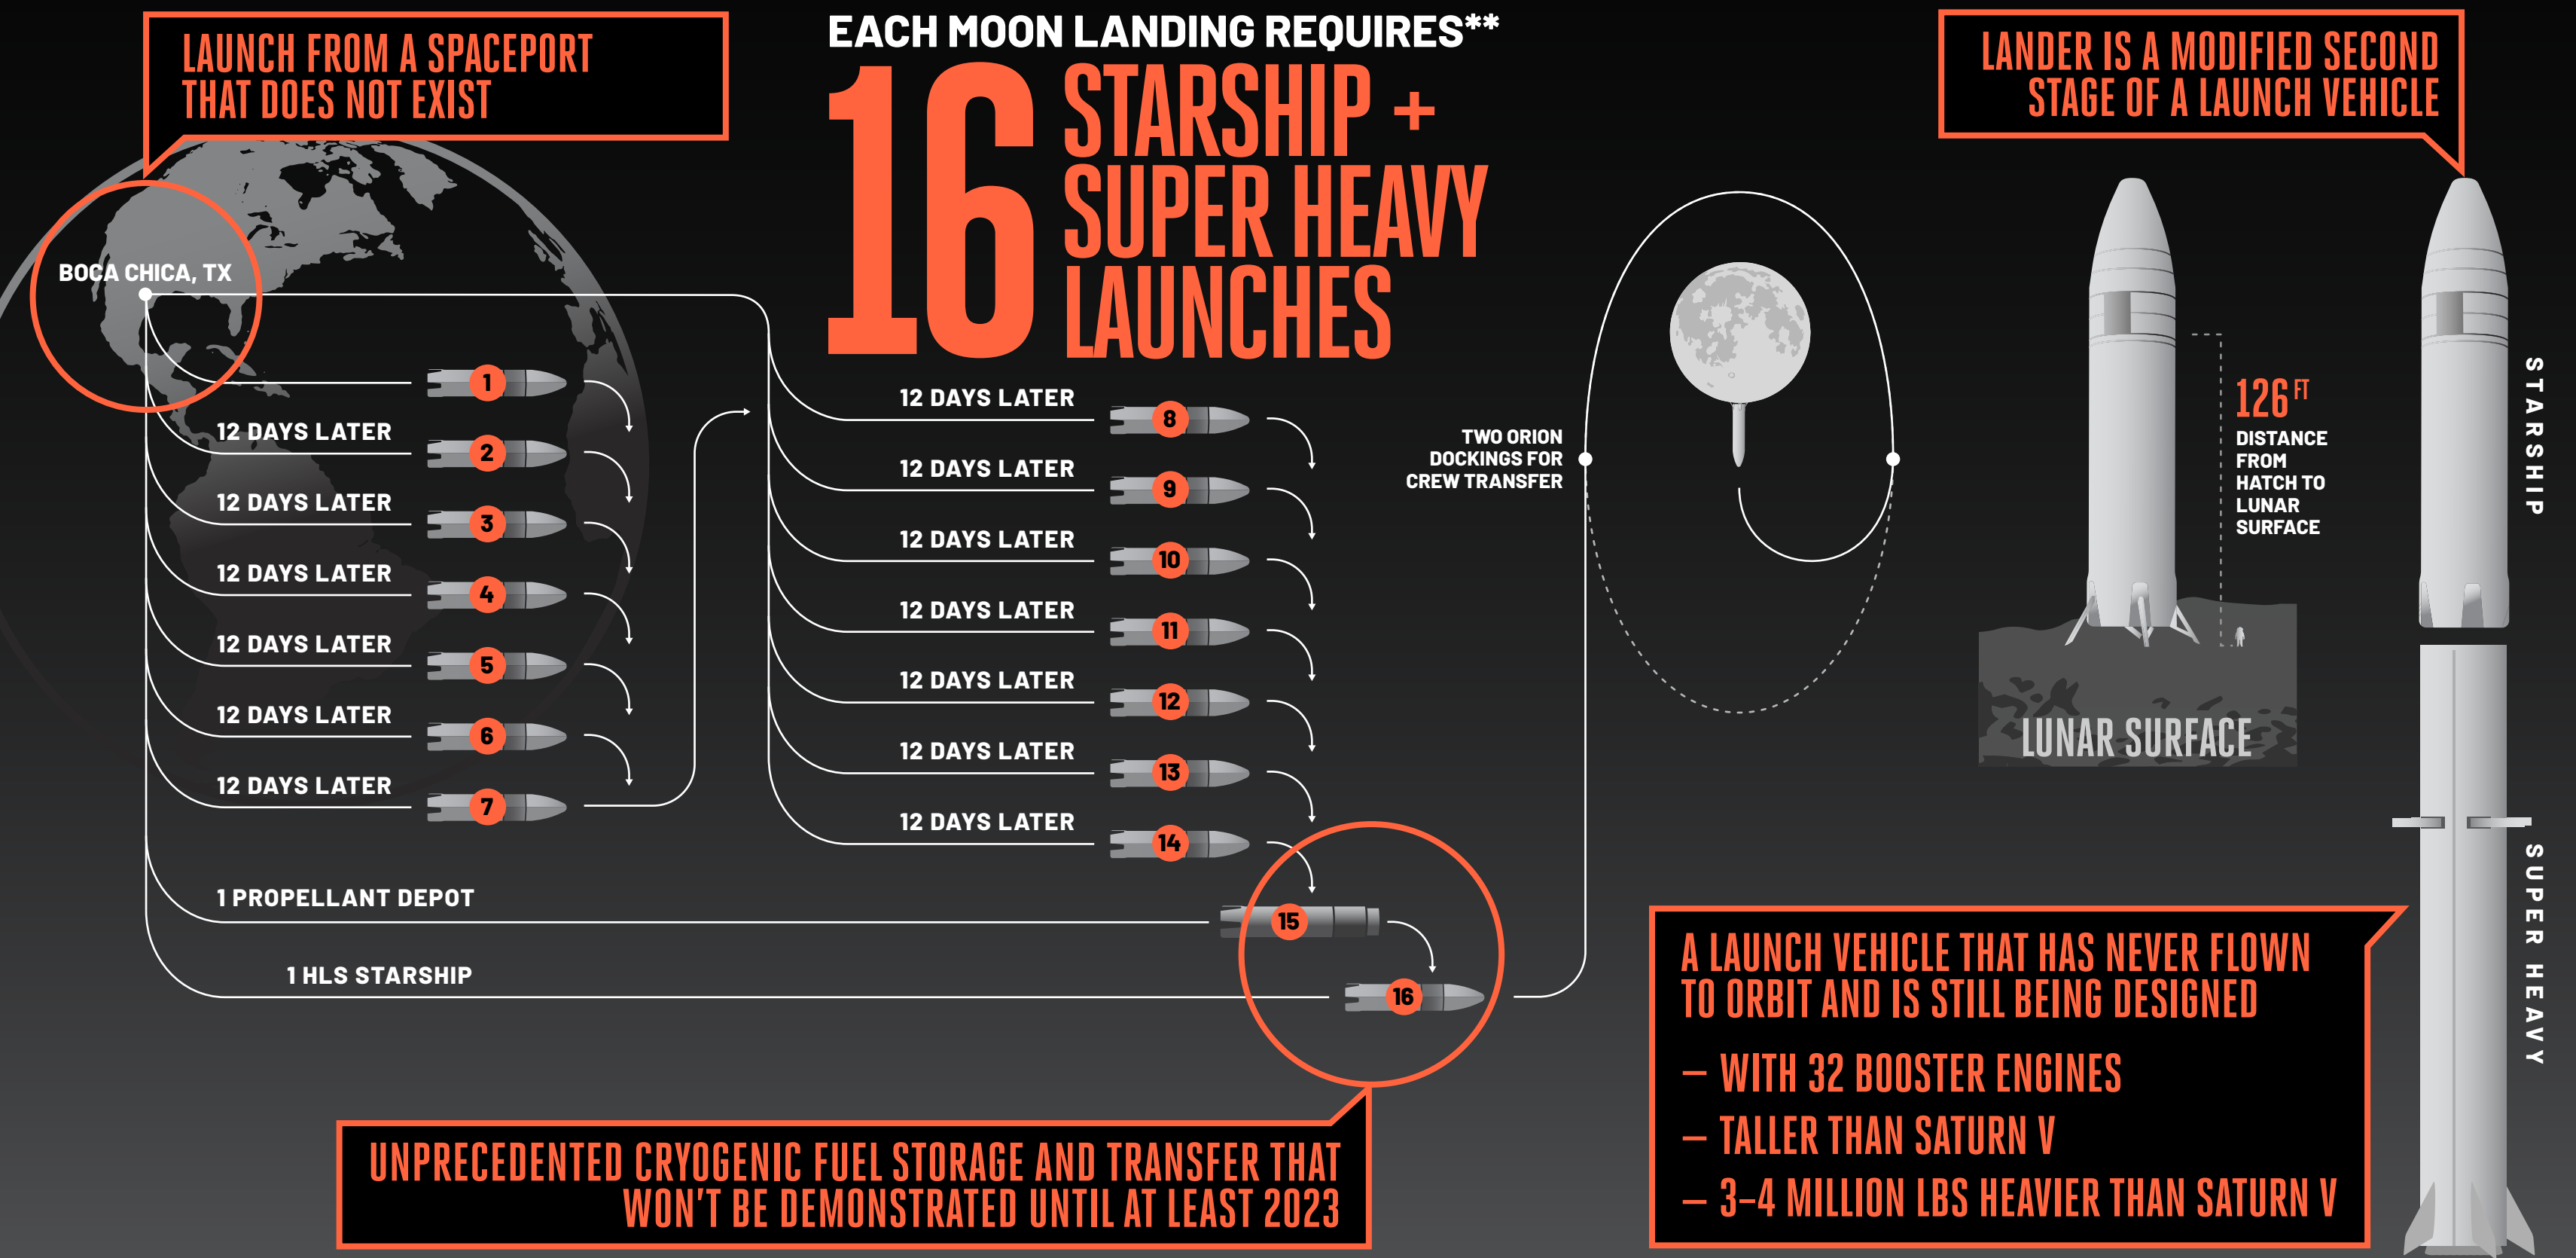

# WHAT "IMMENSE COMPLEXITY & HEIGHTENED RISK"\* LOOKS LIKE

FOR GOING BACK TO THE MOON WITH SPACEX

**NASA NEEDS COMPETITION THAT ISN'T IMMENSELY COMPLEX AND HIGH RISK**

\*FROM NASA'S SOURCE SELECTION STATEMENT

\*\*FROM JULY 30, 2021 GAO REPORT REFERENCING SPACEX PROPOSAL